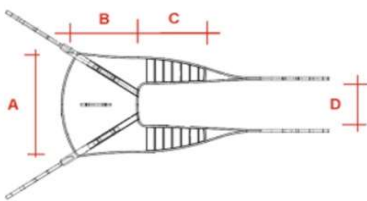

REGULAR - NET 153,84 € incl.21%

- regular - net - medium
- regular - net - large
- regular - net - xlarge

HYGENIC - NET 153,84 € incl. 21%

- hygenic - net - medium
- hygenic - net - large
- hygenic - net - xlarge

#### REGULAR

MEDIUM A78cm B40cm C45cm D30cm

LARGE A84cm B45cm C50cm D36cm

XLARGE A91cm B51cm C56cm D44cm